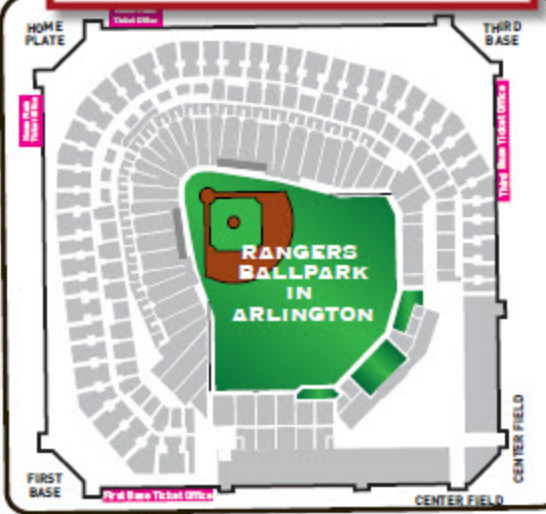

CENTER ST.  
COOPER ST.

PENNAC

LOT M  
M1 M2 M3 M4 M5 M6 M7

YOUTH  
BALLPARK

MARK HOLTZ LAKE

Moving Day  
DFW

NORTH LAWN

ROAD CLOSED

MARK HOLTZ LAKE

LEXUS VALET

LOT J  
J1 J2 J3 J4

RICHARD  
GREENE  
LINEAR PARK

NOLAN RYAN EXPRESSWAY

RANGERS  
BALLPARK  
IN  
ARLINGTON

BALLPARK WAY

TO:  
COLLINS ST.  
CENTER ST.  
COOPER ST.  
FIELDER RD.

RANDOL MILL ROAD

LEXUS VALET  
RANDOL MILL ROAD

D

4A

A1

A2

B1

RIVE