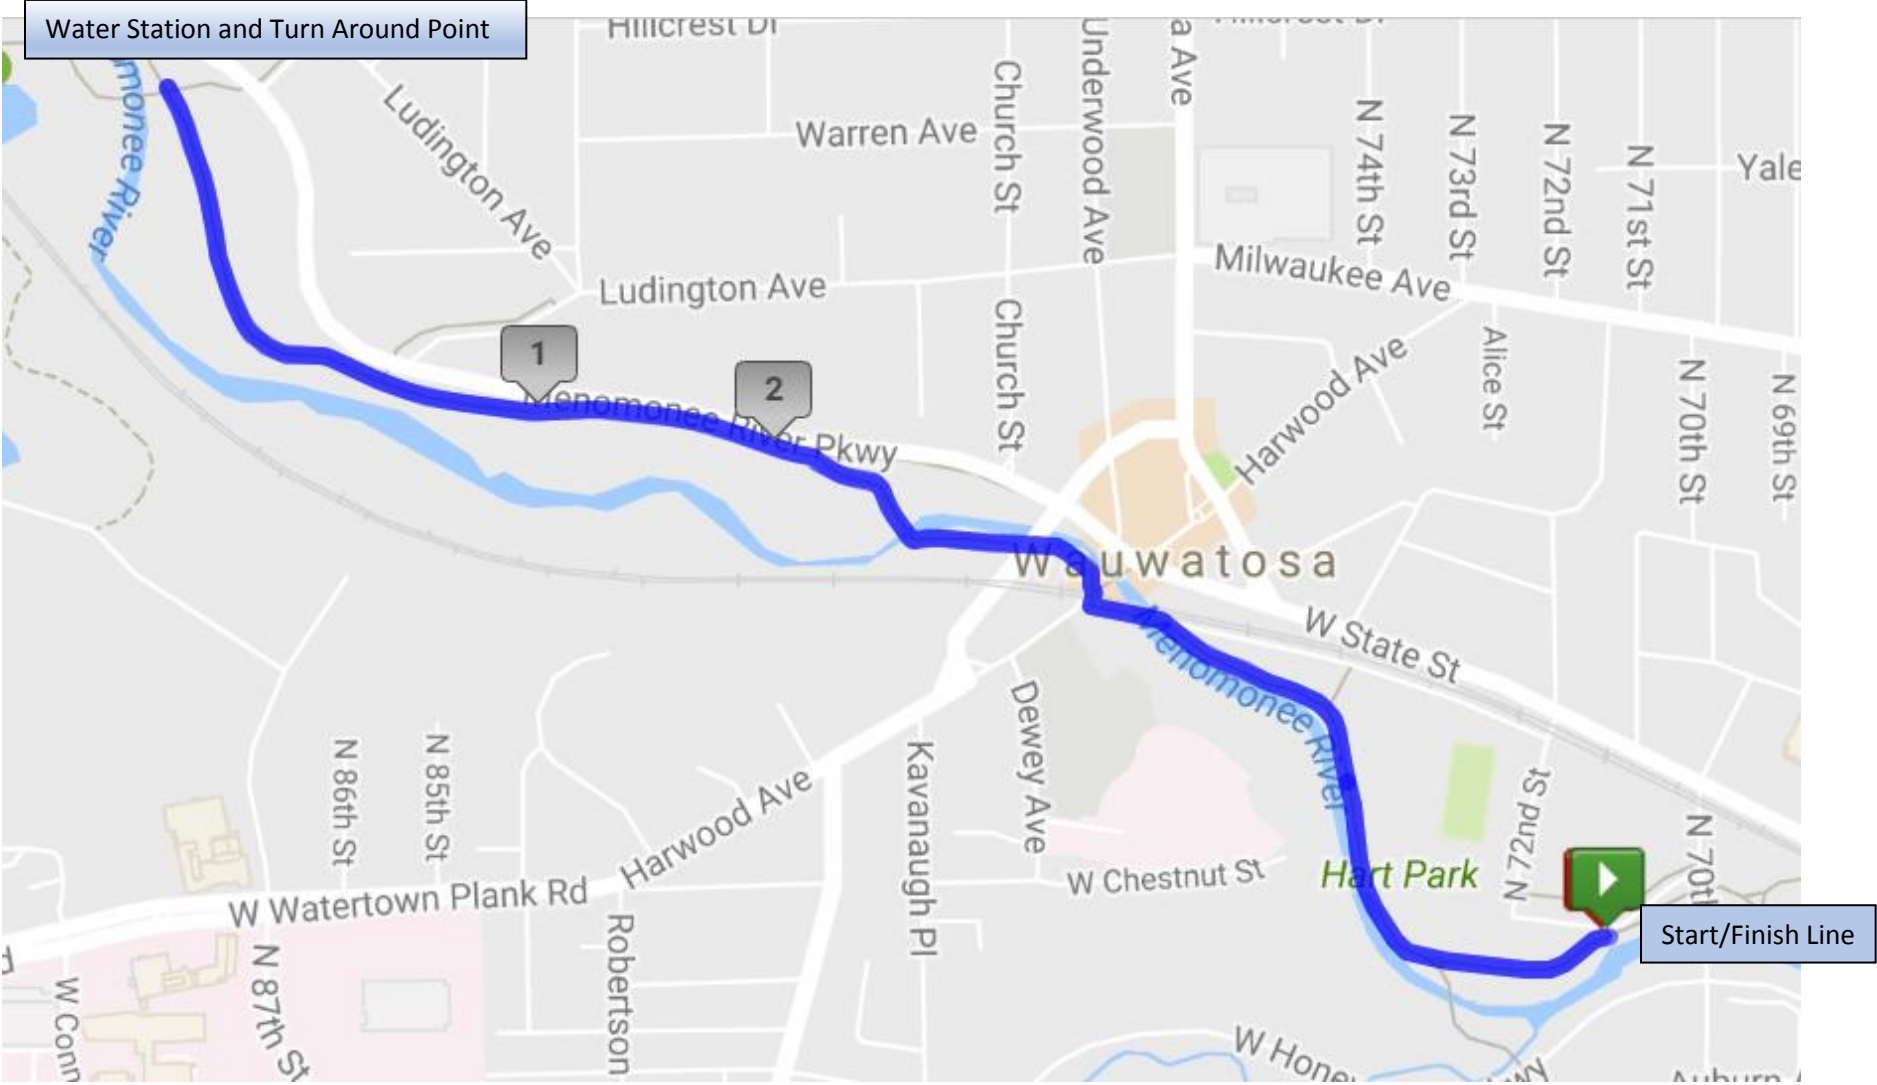

Moving Day Milwaukee Course Map

Course Total: 2.8 Miles