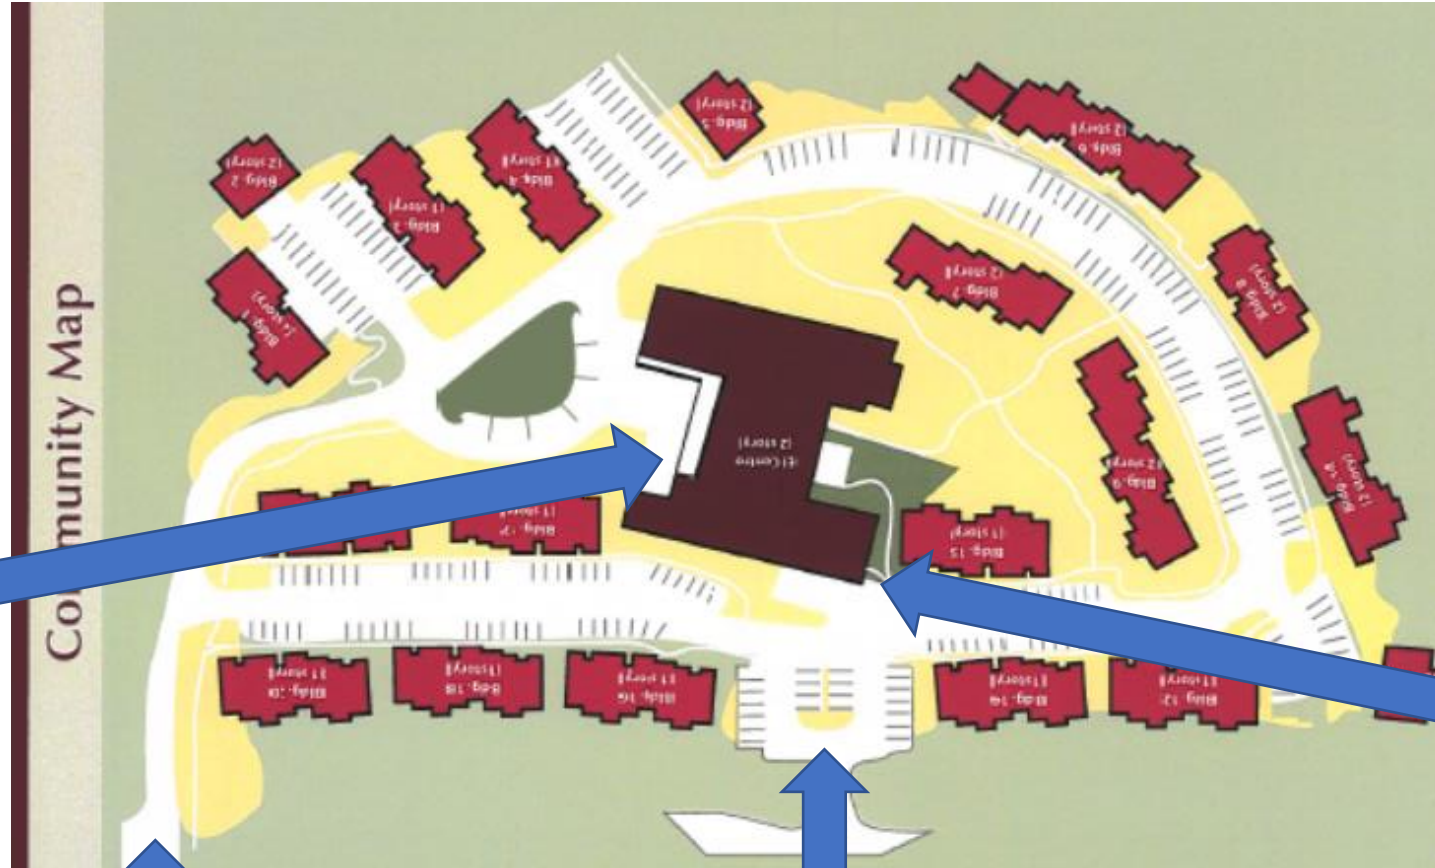

Moving Day Santa Fe Event Site

Sponsor/Vendors

Please drop off your items and then park your car in any guest spot (Guest is painted on the cement parking block) or along Rodeo Rode.

Main Entrance

ENTER EVENT

PARTICIPANT PARKING –
(no vendor or sponsor parking)

Participants

Please Enter through the main entrance here and check in at the registration table inside the Starlight Lounge!