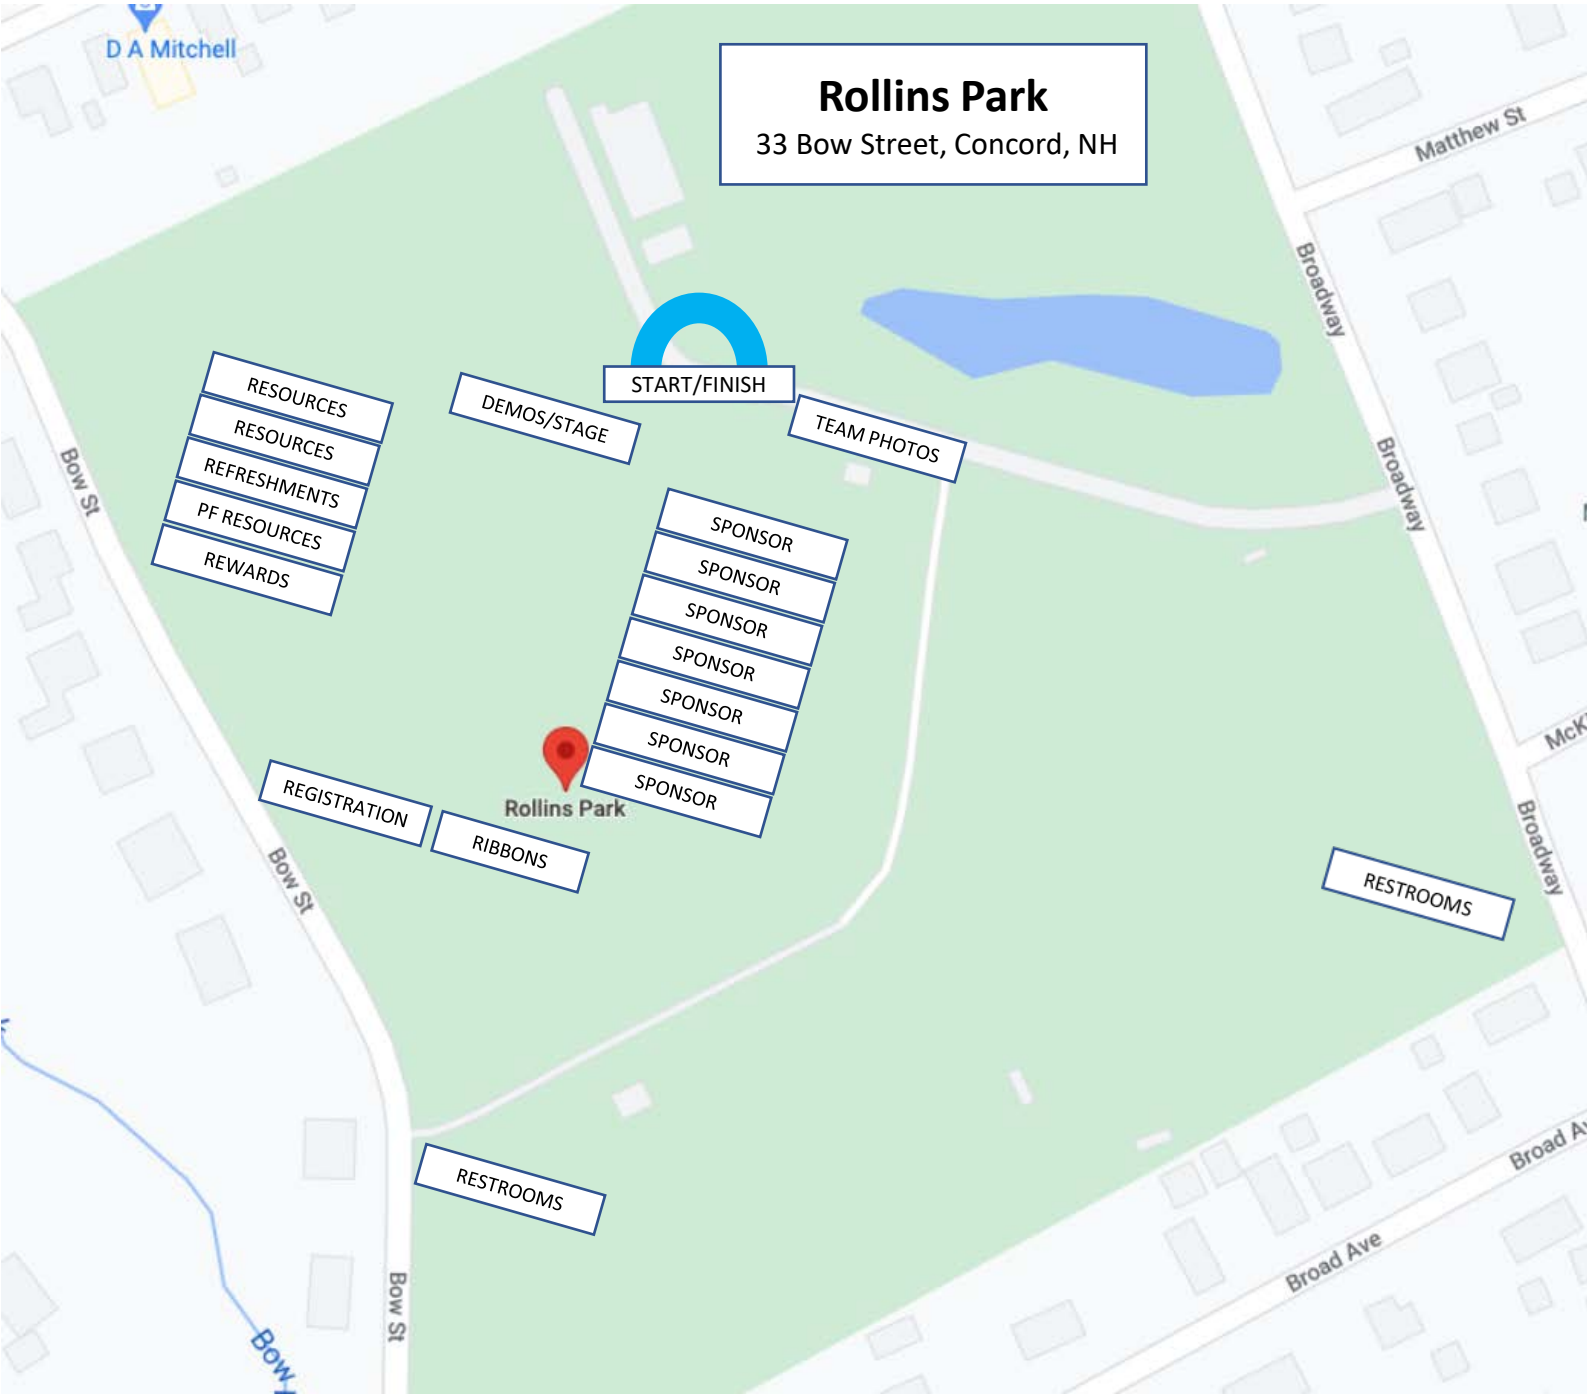

Rollins Park
33 Bow Street, Concord, NH

D A Mitchell

RESOURCES
RESOURCES
REFRESHMENTS
PF RESOURCES
REWARDS

DEMOS/STAGE

START/FINISH

TEAM PHOTOS

SPONSOR
SPONSOR
SPONSOR
SPONSOR
SPONSOR
SPONSOR

REGISTRATION

RIBBONS

Rollins Park

RESTROOMS

RESTROOMS

Bow St

Bow St

Bow St

Matthew St

Broadway

Broadway

McK

Broadway

Broad Ave