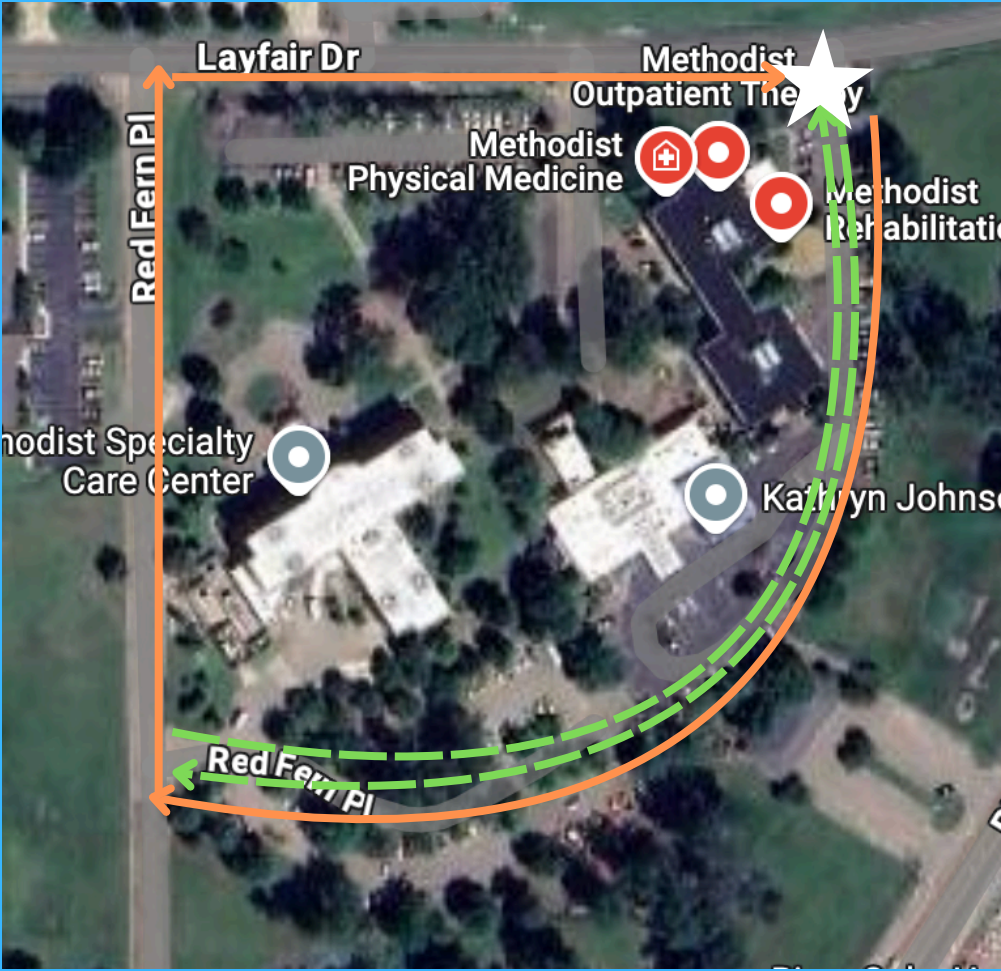

Methodist Rehabilitation Center 1 Layfair Drive Flowood, MS

Start and Finish

1/2 Mile Route

1 Mile Route