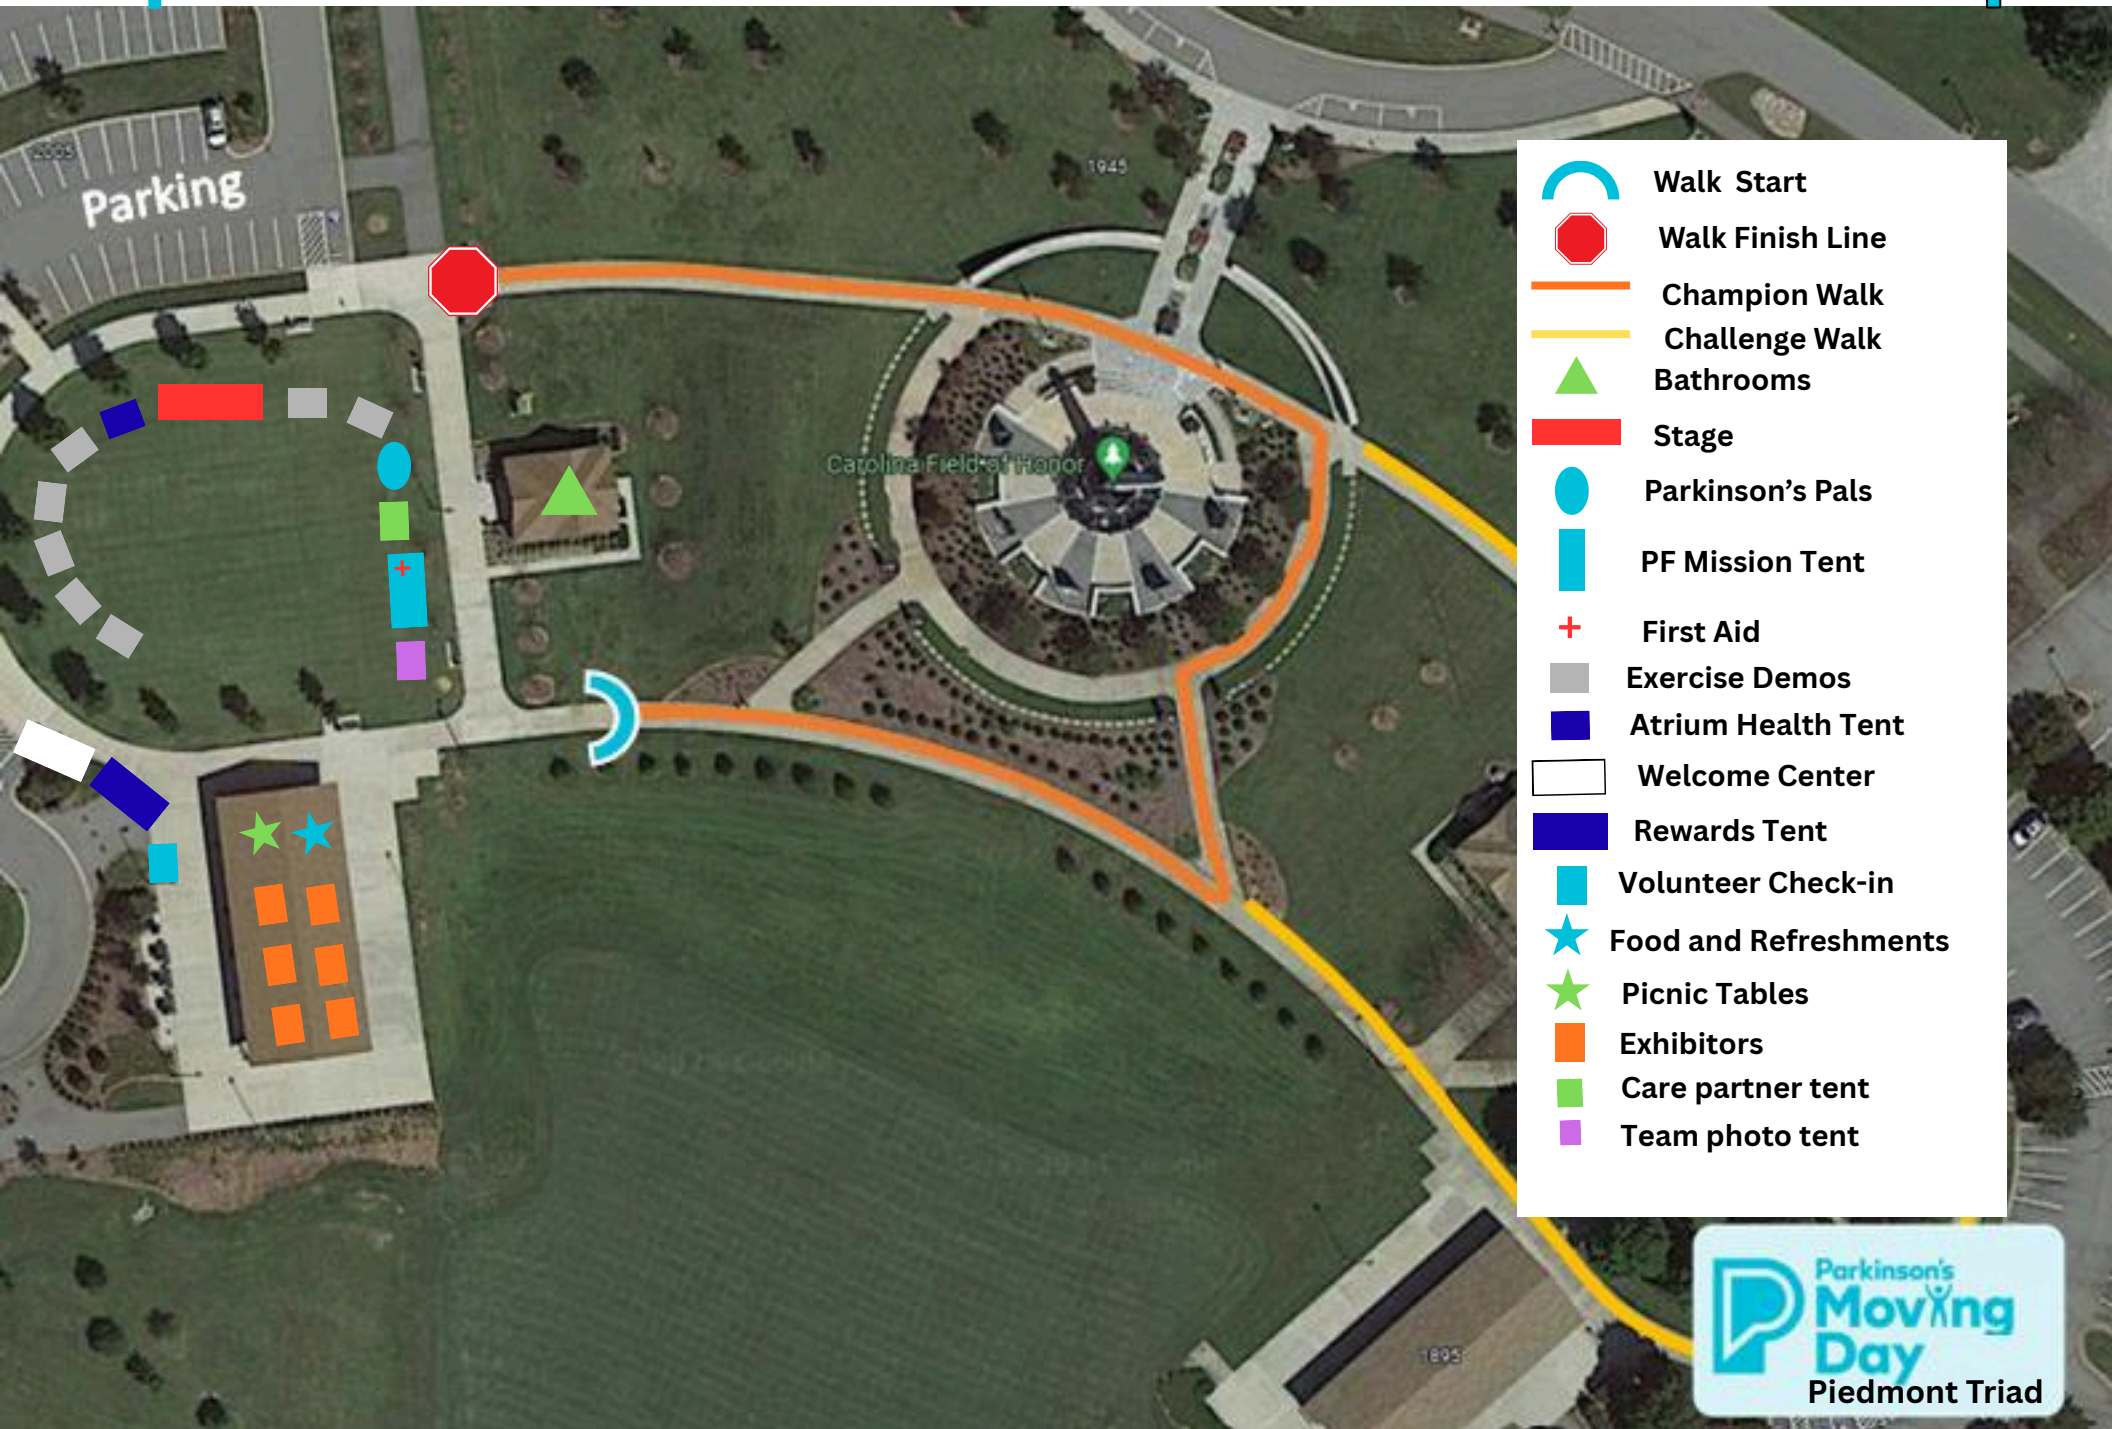

April 18 Triad Park - Field of Honor 9:30 am - 12:00 pm

-  Walk Start
-  Walk Finish Line
-  Champion Walk
-  Challenge Walk
-  Bathrooms
-  Stage
-  Parkinson's Pals
-  PF Mission Tent
-  First Aid
-  Exercise Demos
-  Atrium Health Tent
-  Welcome Center
-  Rewards Tent
-  Volunteer Check-in
-  Food and Refreshments
-  Picnic Tables
-  Exhibitors
-  Care partner tent
-  Team photo tent